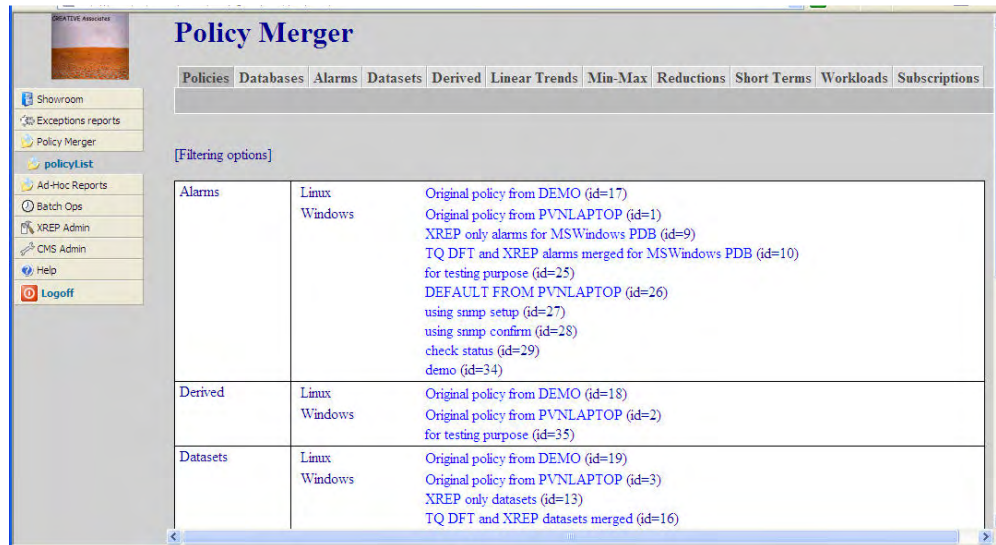

ExRep Policy Merger Interface

ExRep user interface client

- * Internet Explorer 5.x or higher
- * Mozilla Firefox 5.x or higher

TeamQuest client platforms supported

- * HP-UX on PA-RISC & Itanium.
- * SUN Solaris on Intel, AMD and SPARC.
- * Microsoft Windows on Intel and AMD.
- * RedHat, SuSe Enterprise Linux on Intel and AMD.
- * IBM AIX.